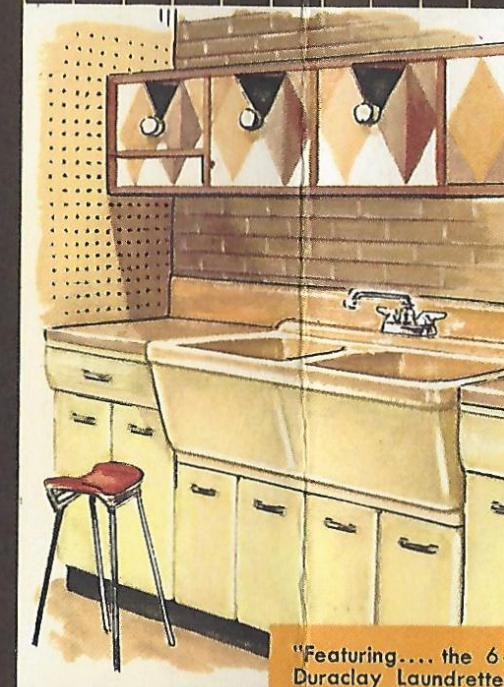

"Featuring.... the 6-Duraclay Laundrette nets in yellow, this d... hints at possible attrac... for the home laundry material."