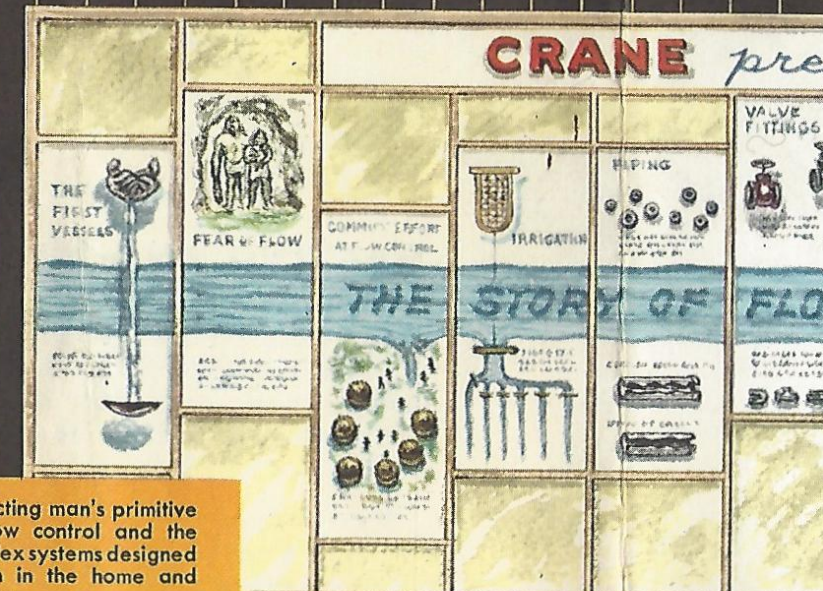

A mural depicting man's primitive efforts at flow control and the present complex systems designed for sanitation in the home and flow in industry.