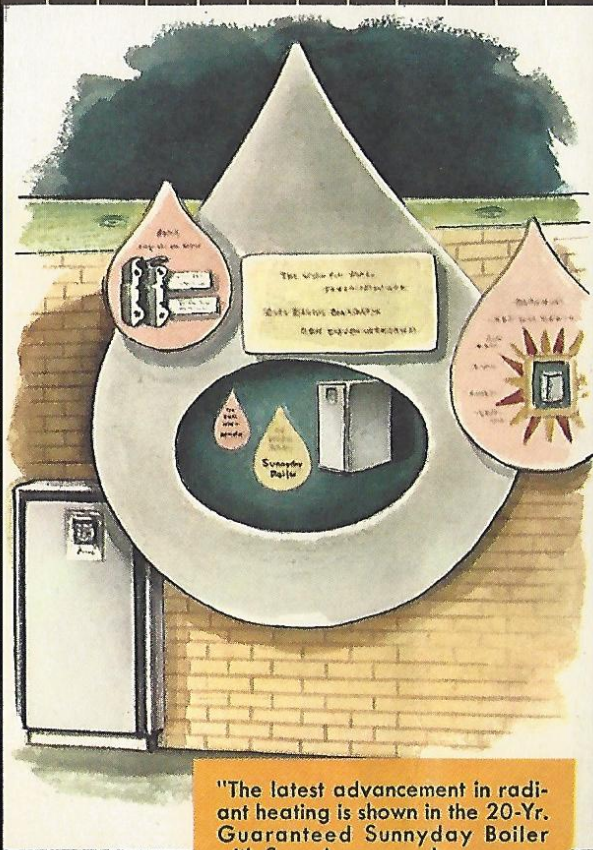

"The latest advancement in radiant heating is shown in the 20-Yr. Guaranteed Sunnybase Boiler with Sunnybase panel."