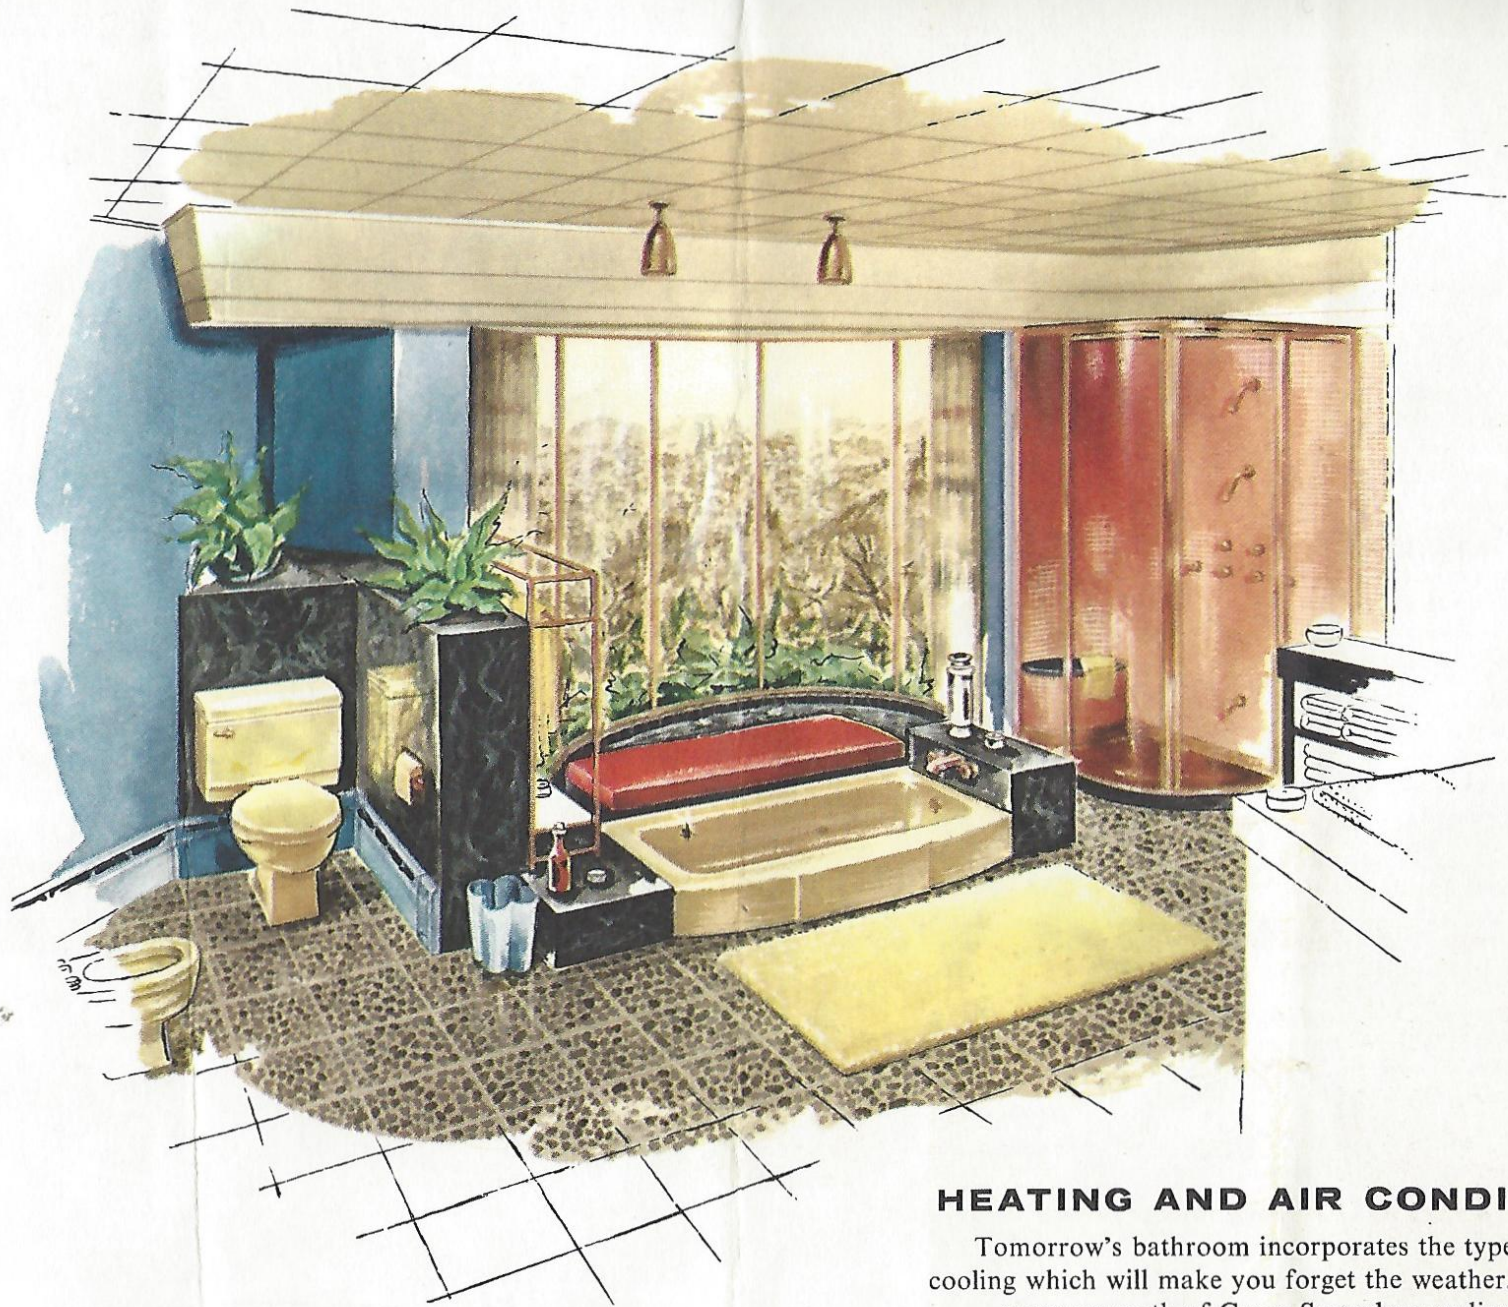

Crane engineering, like Crane styling, brings you Dial-ese—the water controls of tomorrow, available today. They open easier than ordinary fittings and last ten times as long.

(For complete specifications see inner flap of this folder.)

P L A

ELEVATION "A"

TODAY!"

ELEVATION "B"

HEATING AND AIR CONDITIONING

Tomorrow's bathroom incorporates the type of heating and cooling which will make you forget the weather. The wonderful sunny warmth of Crane Sunnybase radiant heating in the cold of winter provides comfort with no drafts, hot or cold spots.

"A Bathroom in Miniature"

The above intricately engineered scale-model "See-Yourself" bathroom is an extraordinary feature of the exhibit. This small bathroom is scaled to precision dimensions. The visitor, looking into a specially designed window, first sees a complete bathroom, next the piping behind the walls, and finally himself standing in the room.

SPECIFICATIONS—

- Criterion Recess Bath No. 2-80-LD, Shell Pink, porcelain enamel on cast iron. Trim is Temple Dial-ese supply and shower and Accesso waste, chrome plated.
- Countess Lavatory, No. 1-284-S, 20" x 17", Shell Pink, Vitreous China. Trim is Embassy Dial-ese supply and indirect lift waste.
- Drexel Closet, No. 3-126, Shell Pink with Sahara Tank and Telescopic type seat and cover.
- Drexel Dental Lavatory, No. 1-119, Shell Pink, vitreous china, size 14" x 14", Dial-ese Fittings.
- Sunnybase Type "RC" radiant baseboard heating.
- Criterion Shower Enclosure No. 110-S-CR-C.
- Crane valves and fittings in hidden piping.