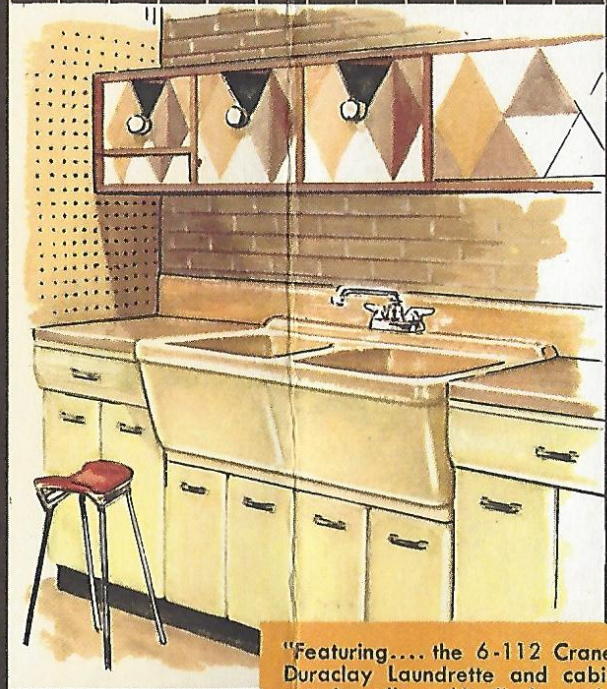

"A Bathroom in Miniature"

The above intricately engineered scale-model "See-Yourself" bathroom is an extraordinary feature of the exhibit. This small bathroom is scaled to precision dimensions. The visitor, looking into a specially designed window, first sees a complete bathroom, next the piping behind the walls, and finally himself standing in the room.

SPECIFICATIONS—

- Criterion Recess Bath No. 2-80-LD, Shell Pink, porcelain enamel on cast iron. Trim is Temple Dial-ese supply and shower and Accesso waste, chrome plated.
- Countess Lavatory, No. 1-284-S, 20" x 17", Shell Pink, Vitreous China. Trim is Embassy Dial-ese supply and indirect lift waste.
- Drexel Closet, No. 3-126, Shell Pink with Sahara Tank and Telescopic type seat and cover.
- Drexel Dental Lavatory, No. 1-119, Shell Pink, vitreous china, size 14" x 14", Dial-ese Fittings.
- Sunnybase Type "RC" radiant baseboard heating.
- Criterion Shower Enclosure No. 110-S-CR-C.
- Crane valves and fittings in hidden piping.

A mural depicting man's primitive efforts at flow control and the present complex systems designed for sanitation in the home and flow in industry.

"The latest advancement in radiant heating is shown in the 20-Yr. Guaranteed Sunnybase Boiler with Sunnybase panel."

"Featuring.... the 6-112 Crane Duraclay Laundrette and cabinets in yellow, this display only hints at possible attractive settings for the home laundry with Crane material."

"A dramatic story of valves in industry — the 'Tear Drop' exhibit."