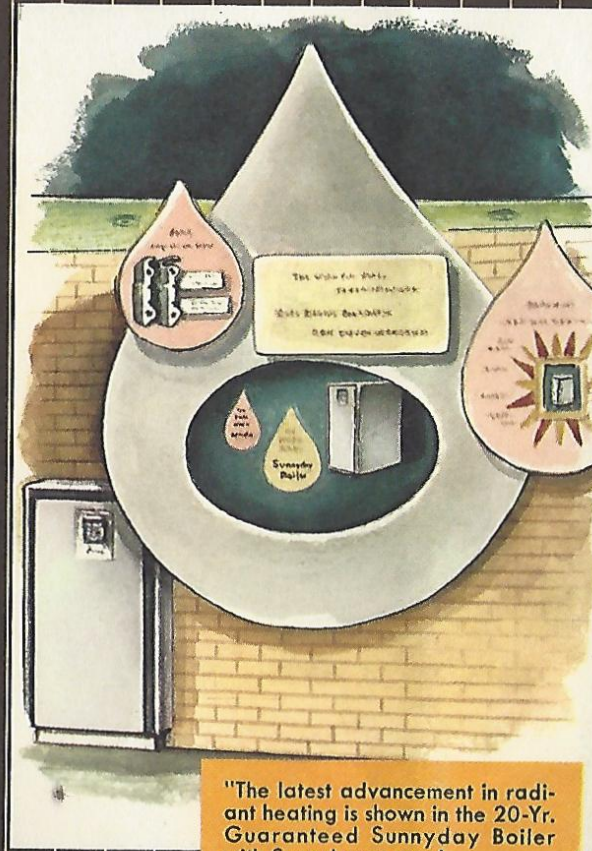

"The latest advancement in radiant heating is shown in the 20-Yr. Guaranteed Sunnyday Boiler with Sunnybase panel."