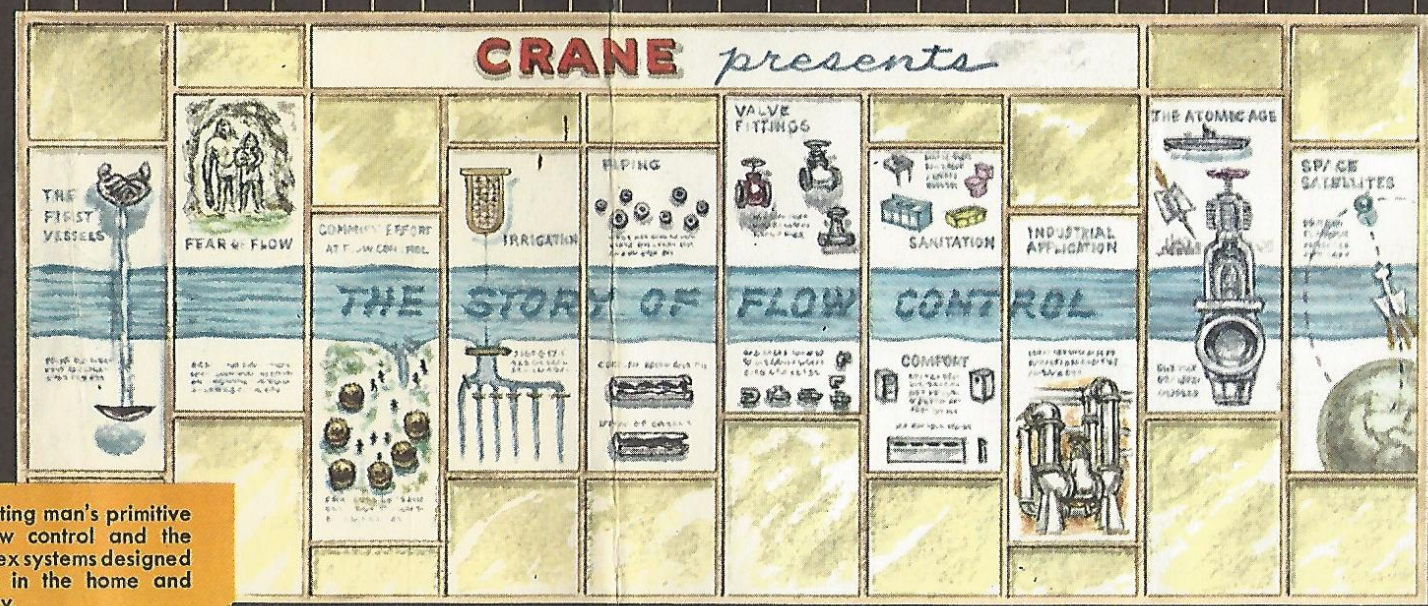

A mural depicting man's primitive efforts at flow control and the present complex systems designed for sanitation in the home and flow in industry.

"The latest advancement in radiant heating is shown in the 20-Yr. Guaranteed Sunnybase Boiler with Sunnybase panel."

"Featuring.... the 6-112 Crane Duraclay Laundrette and cabinets in yellow, this display only hints at possible attractive settings for the home laundry with Crane material."

"A dramatic story of valves in industry — the 'Tear Drop' exhibit."

A mural depicting man's primitive efforts at flow control and the present complex systems designed for sanitation in the home and flow in industry.